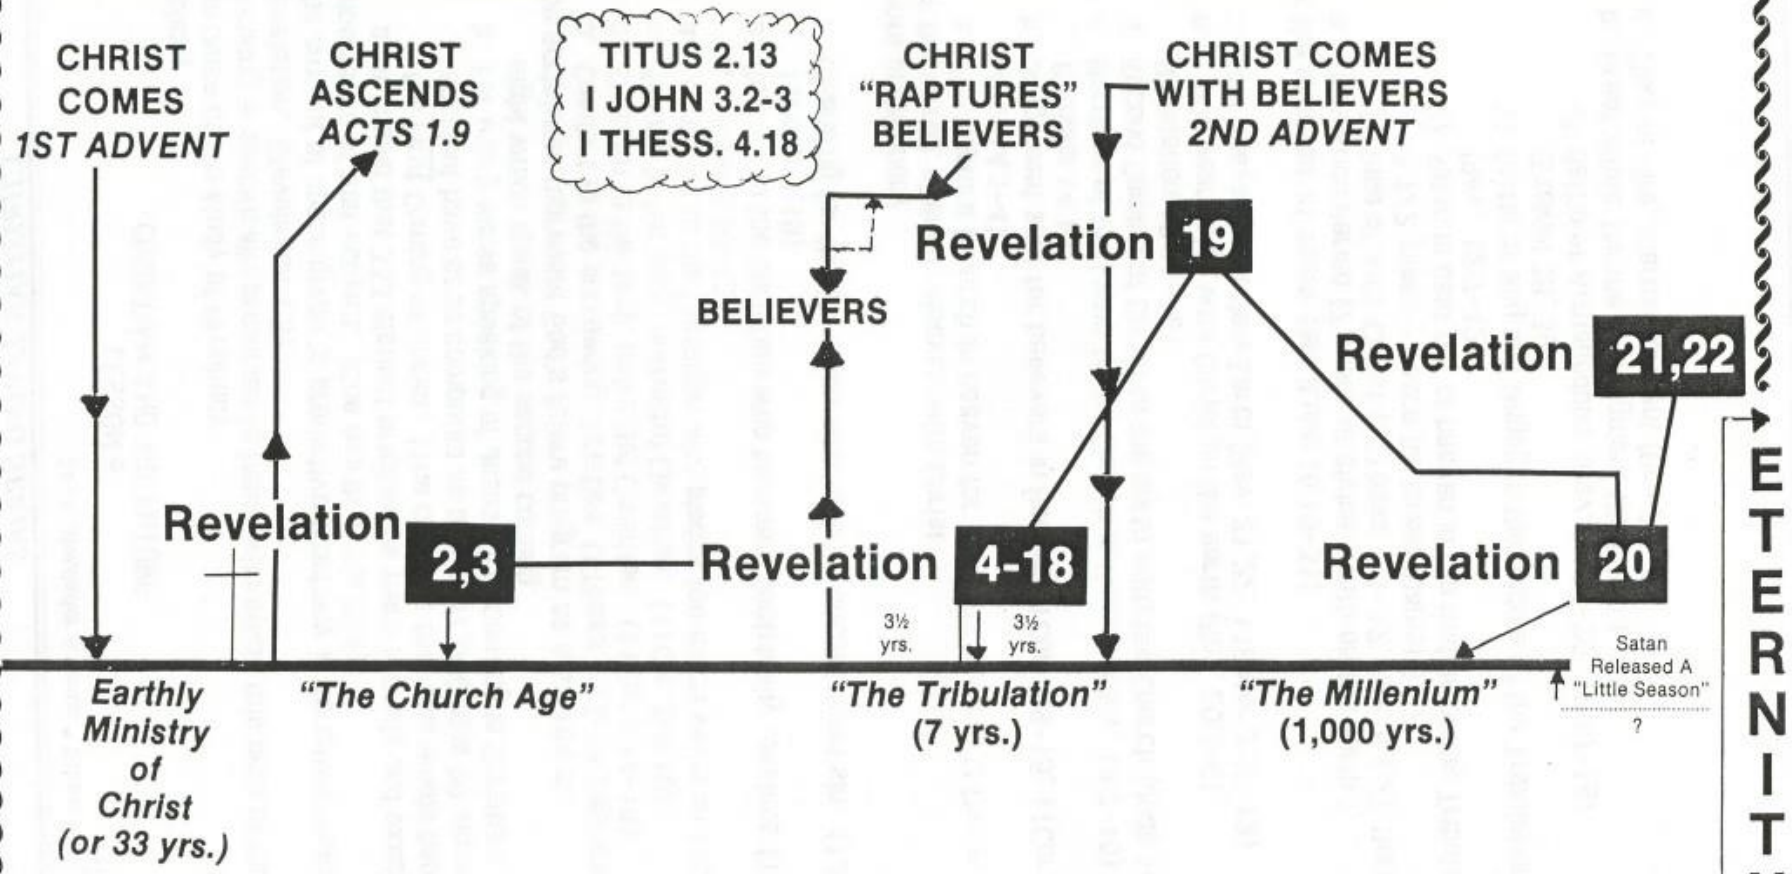

Mel Hall, Pastor
 Jim Martin, Assistant Pastor
 215-886-5743

Calvary Baptist Church
 241 Cadwalader Avenue * Elkins Park, PA * 19027
 (215) 886-5743

PROPHECY CHART

Outline Revelation - 1:19

- I. PAST: "the things which thou hast seen" = Chapter 1 (vision)
- II. PRESENT: "the things which are" = Chapters 2 & 3 ("the 7 churches")
- III. FUTURE: "the things which shall be hereafter" = Chapters 4-22 (Rapture, Tribulation, 2nd Advent, Millennial Reign, Eternal State)
 *See 4:1 also - "hereafter"

"The Biblicist Position" =

A literal interpretation of Scripture demands the:-

Pretribulation
 (Rapture of Believers)

Premillennial Coming of Jesus Christ
 (Return With Believers)

Historical = 1-3

Prophetical = 4-22

Tribulation 4-18 Church In Heaven 4,5
 People On Earth 6-18

Second Coming 19

Millenium + Judgement 20

Eternal State 21,22